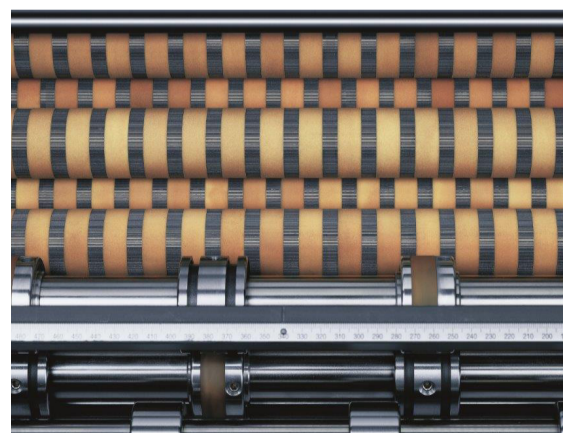

Promozioni non cumulabili con altre condizioni di favore.