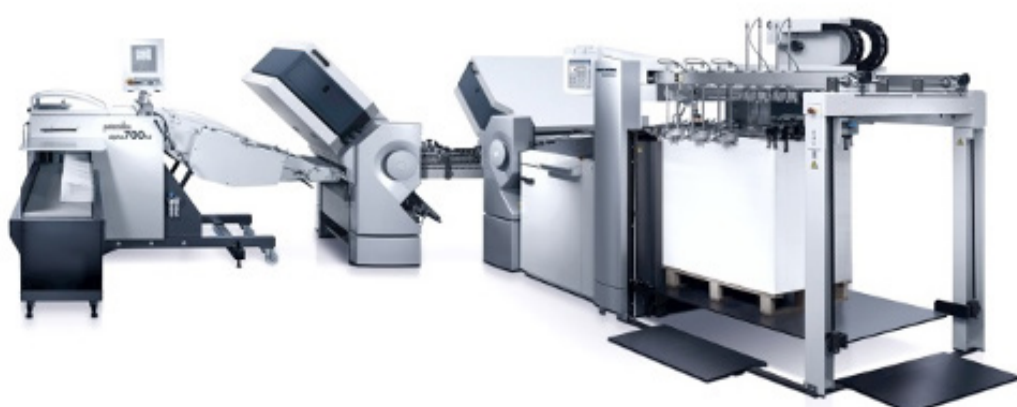

Promozioni non cumulabili con altre condizioni di favore.